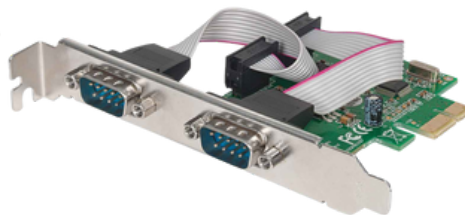

AC-635089-1

TARJETA SERIAL MANHATTAN PCI EXPRESS 2 152082